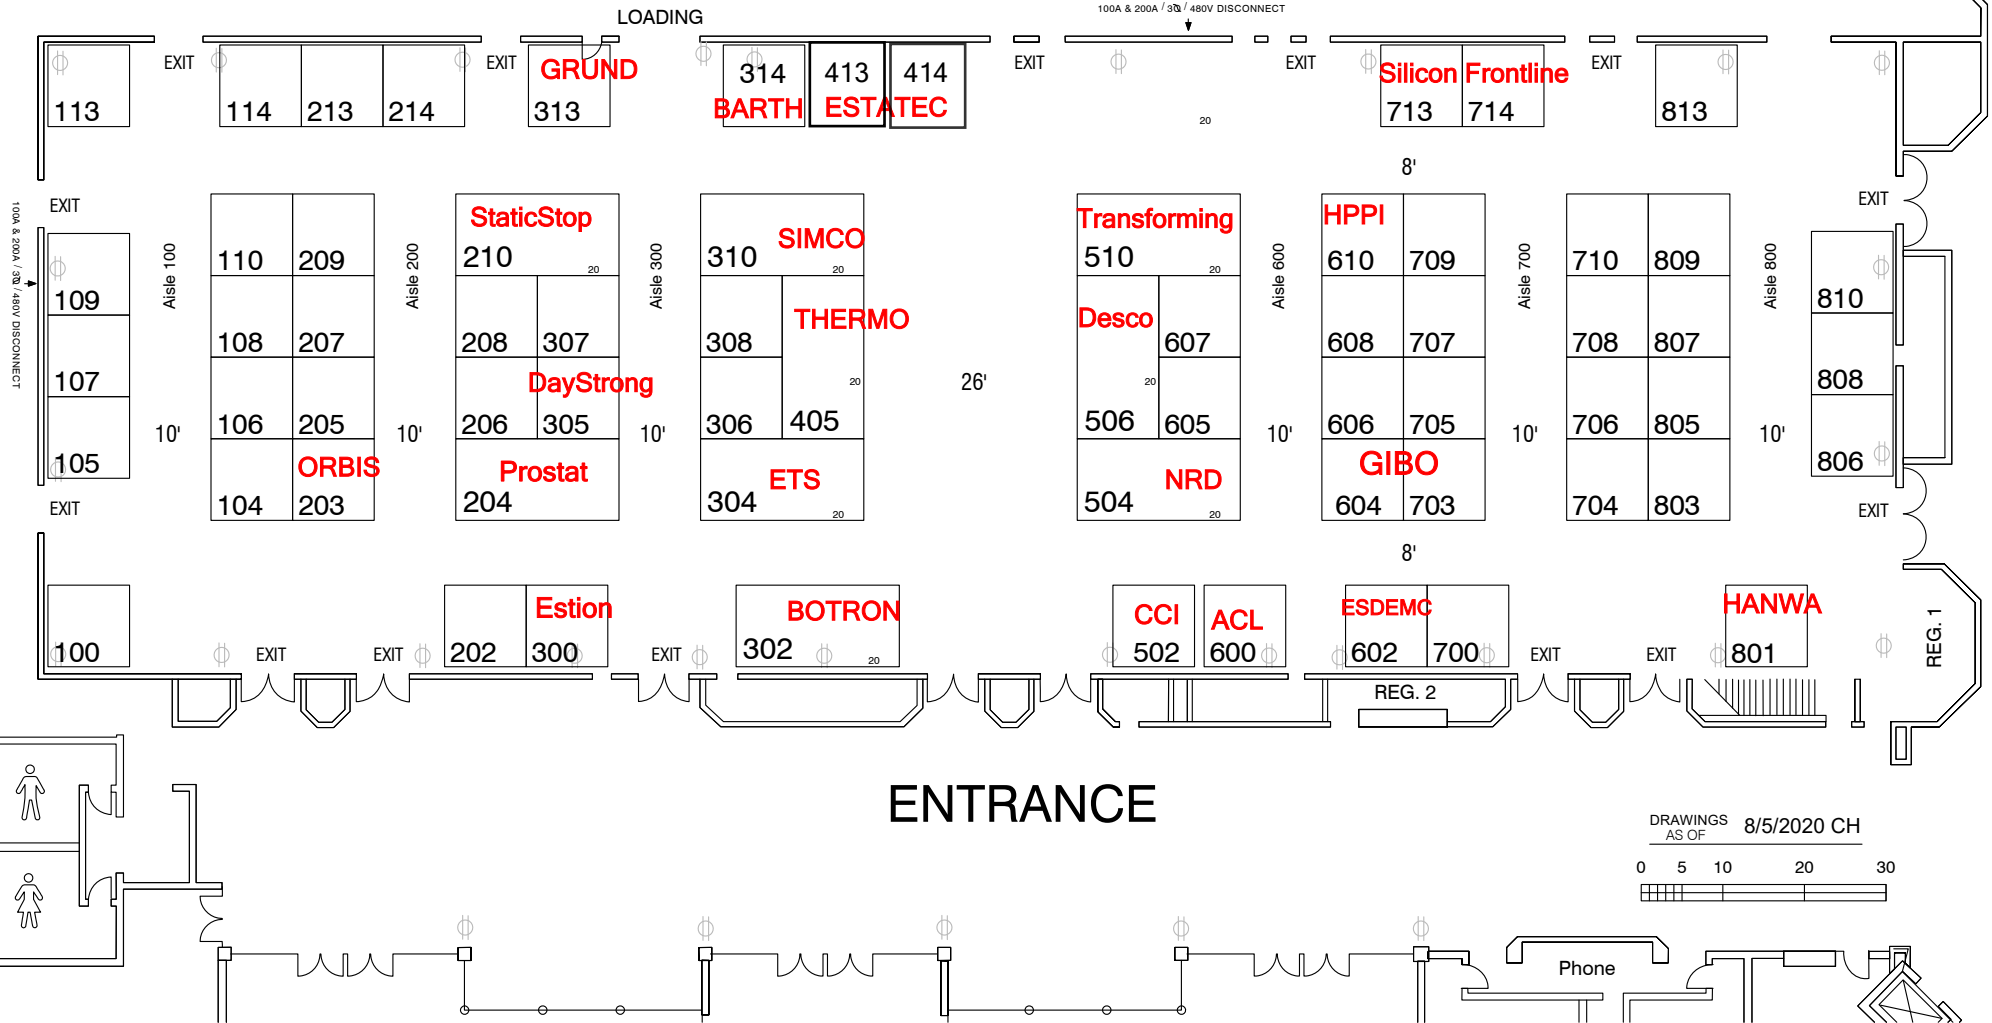

43rd Annual EOS/ESD Symposium and Exhibits

September 27-29, 2021
 The Westin La Paloma Resort
 Tucson, AZ

Arizona Ballroom
 Ceiling height 16'-18'
 ' Aisle widths as noted

DRAWINGS AS OF 8/5/2020 CH
 0 5 10 20 30