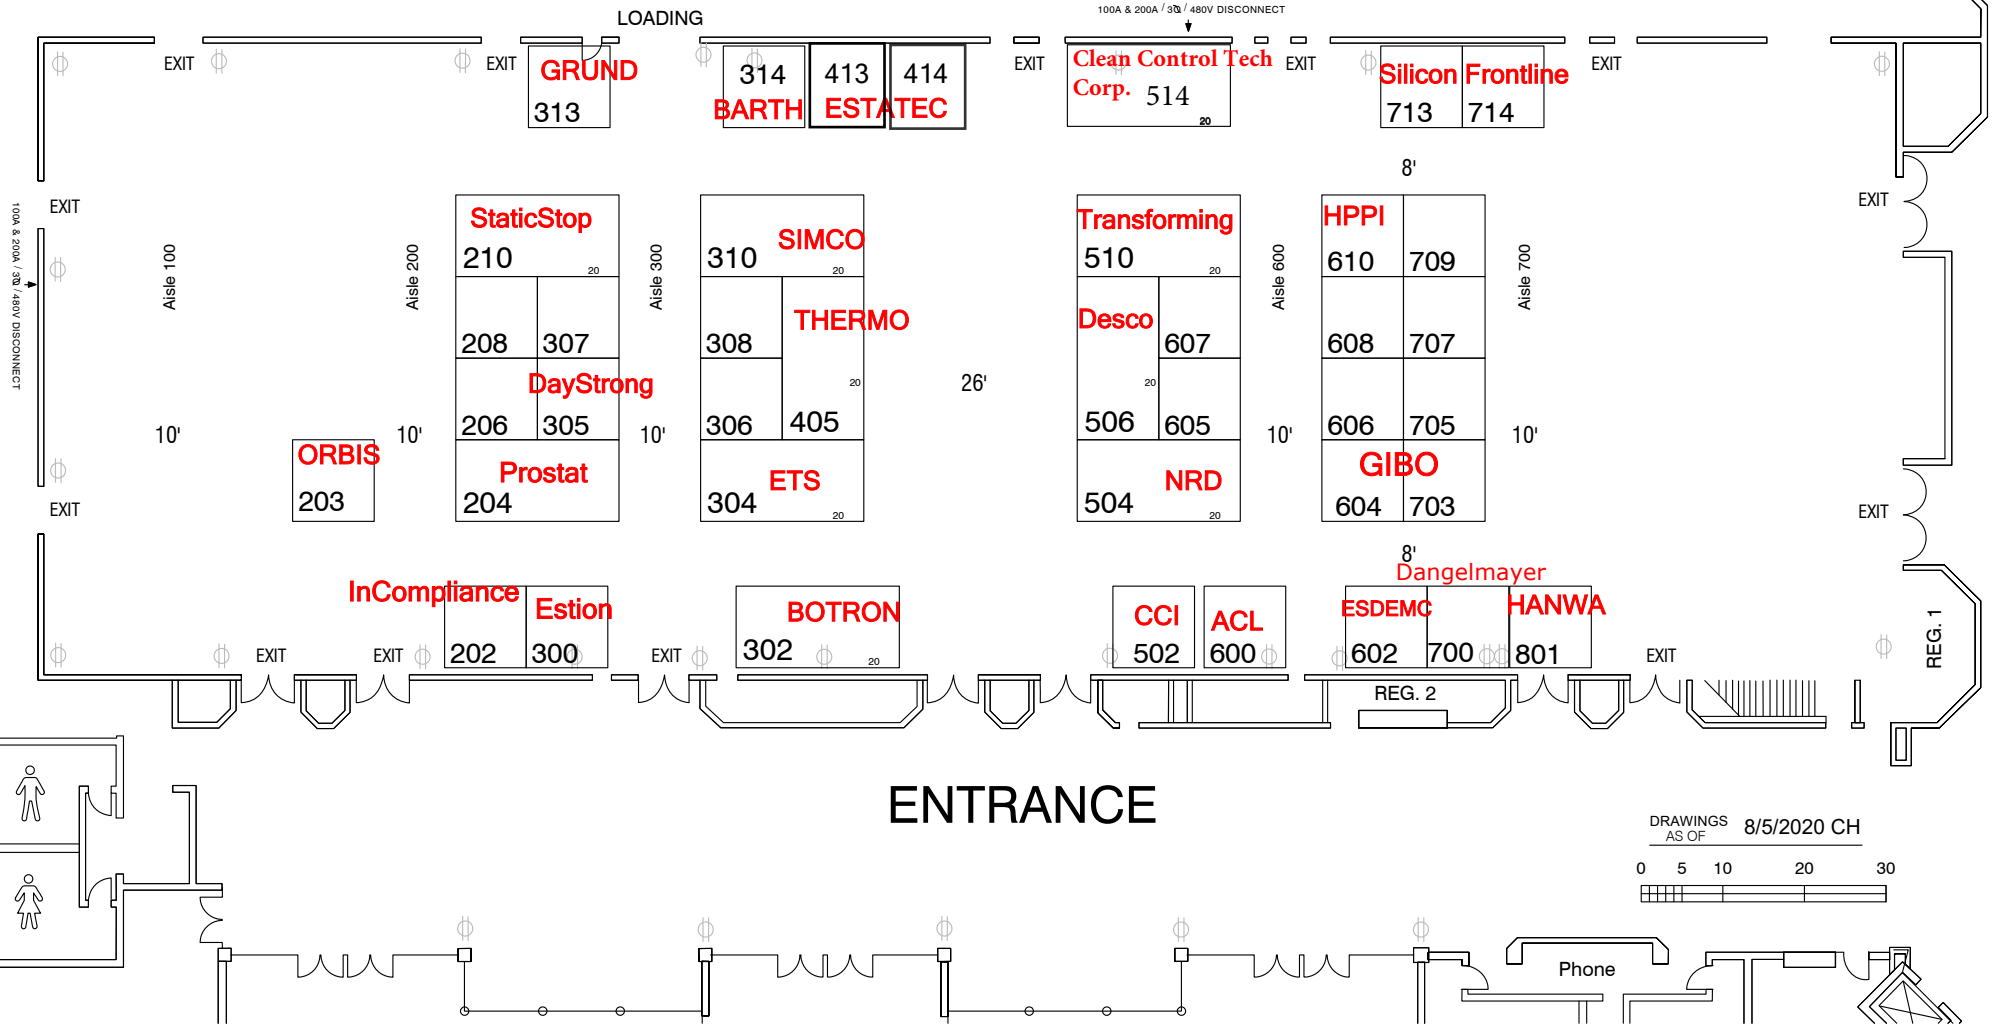

43rd Annual EOS/ESD Symposium and Exhibits

September 27-29, 2021
 The Westin La Paloma Resort
 Tucson, AZ

ENTRANCE

DRAWINGS AS OF 8/5/2020 CH
 0 5 10 20 30

Arizona Ballroom

Ceiling height 16'-18'
 ' Aisle widths as noted