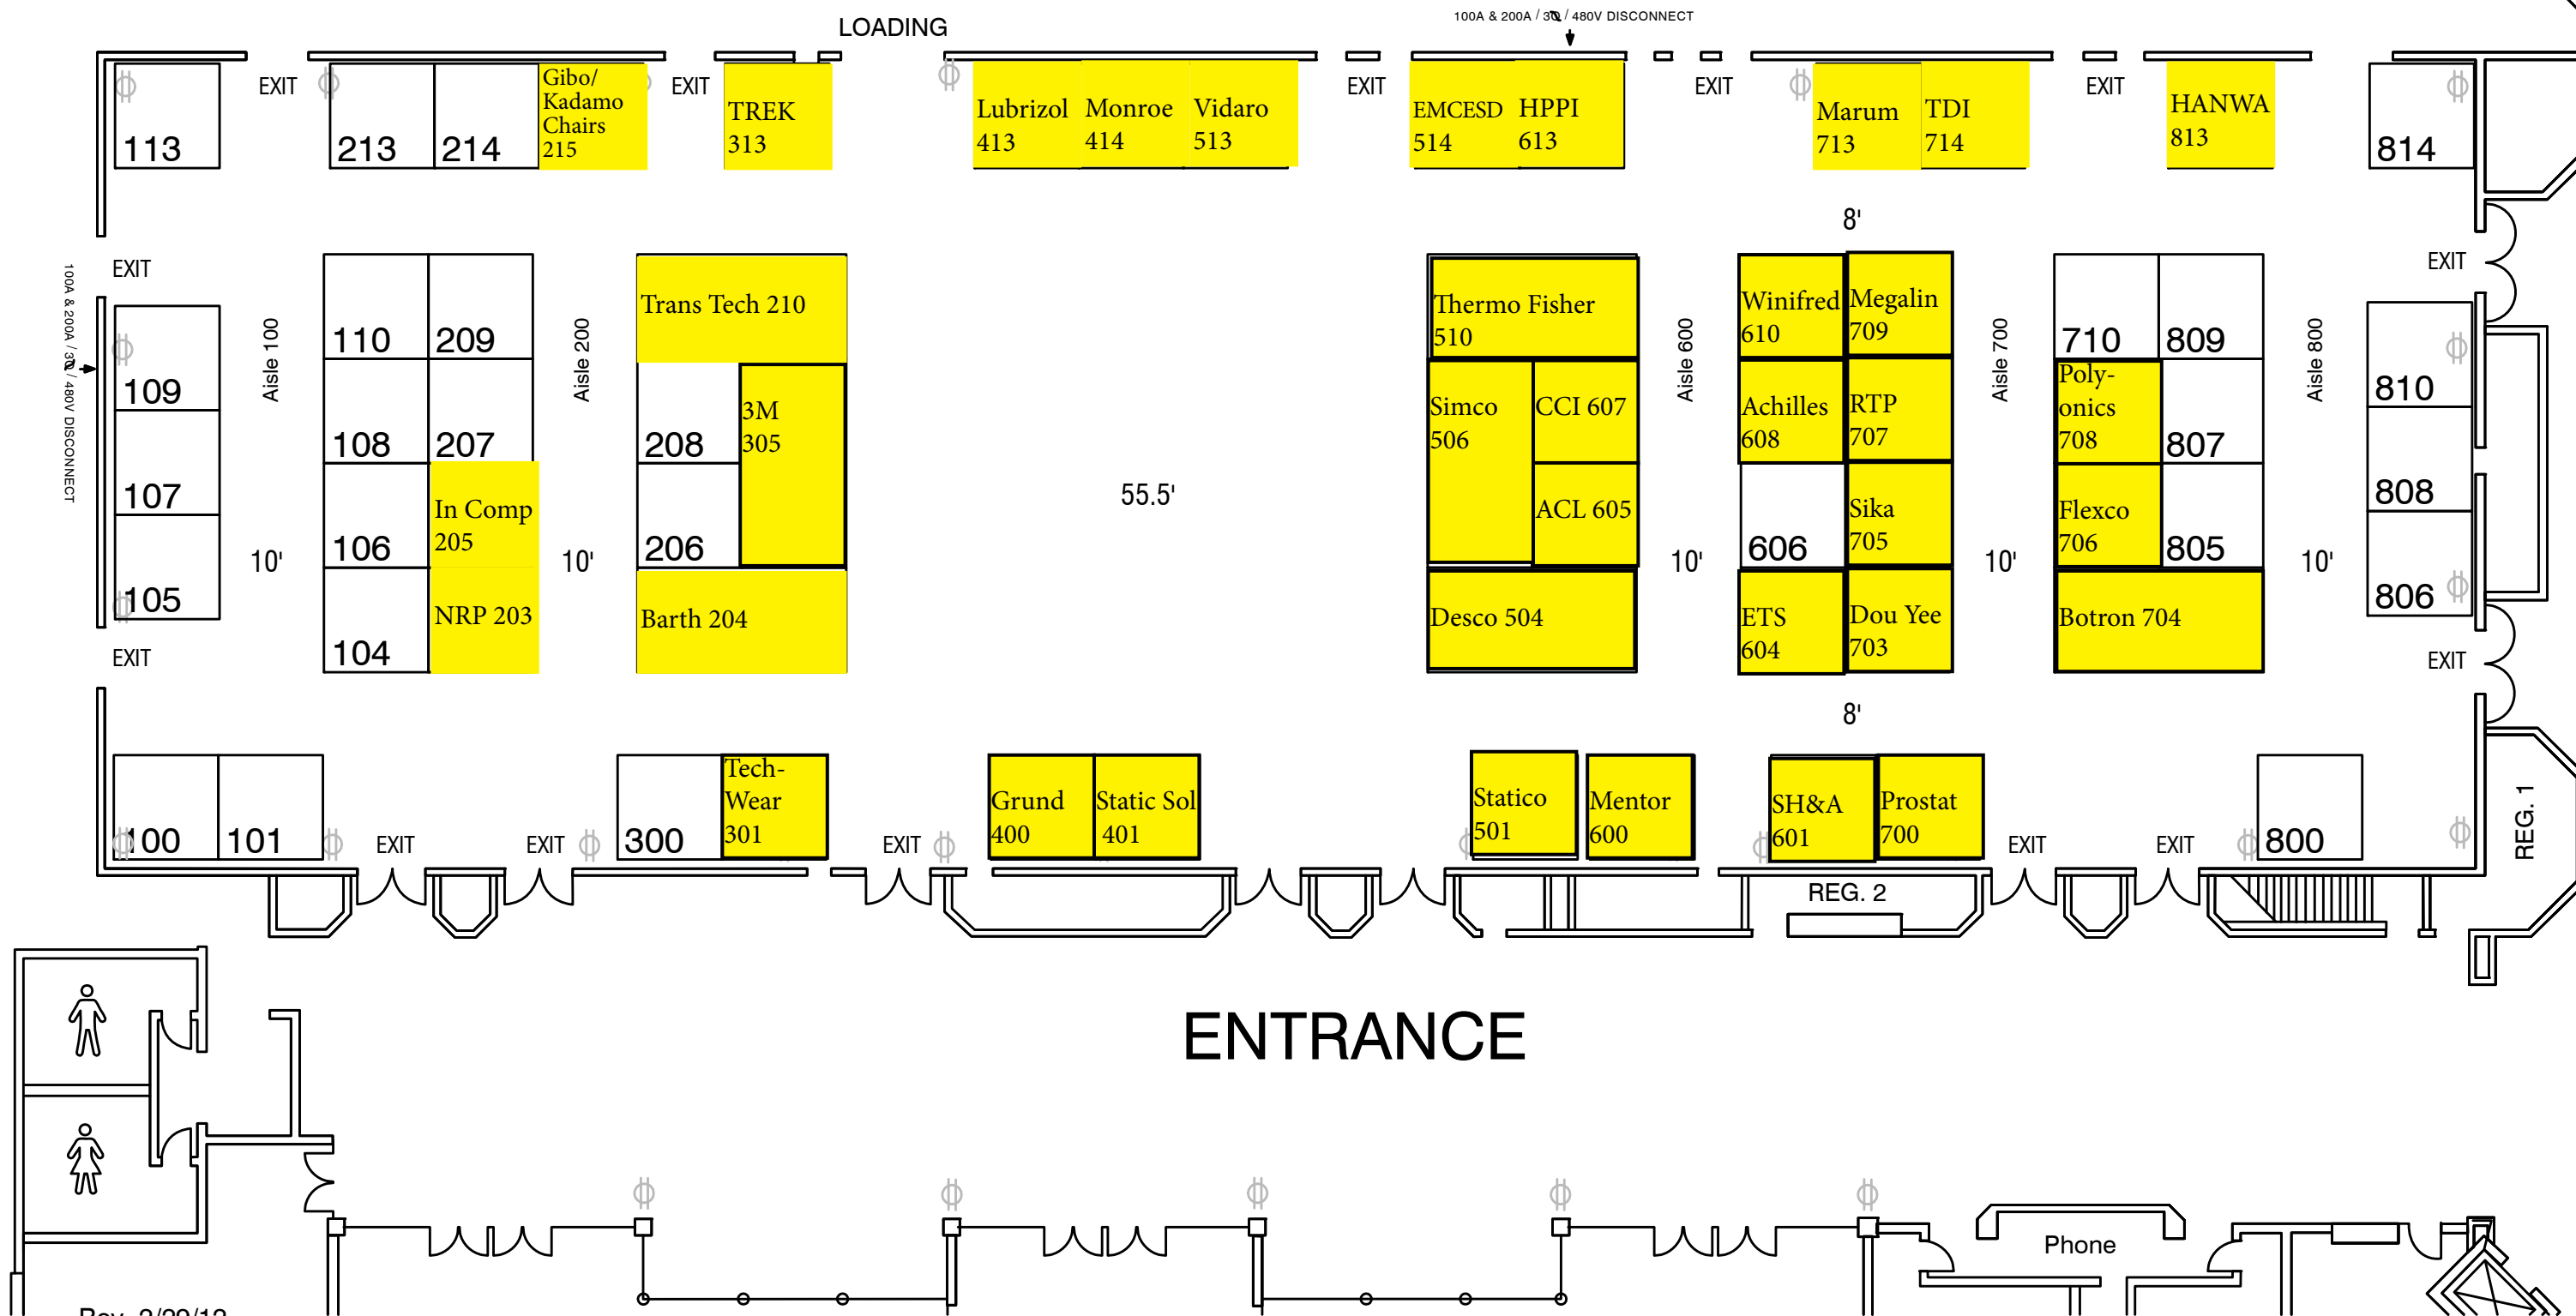

# 34<sup>th</sup> Annual EOS/ESD Symposium and Exhibits

Rev. 2/29/12

Arizona Ballroom  
57-10x10 booths

September 10-12, 2012  
The Westin La Paloma Resort